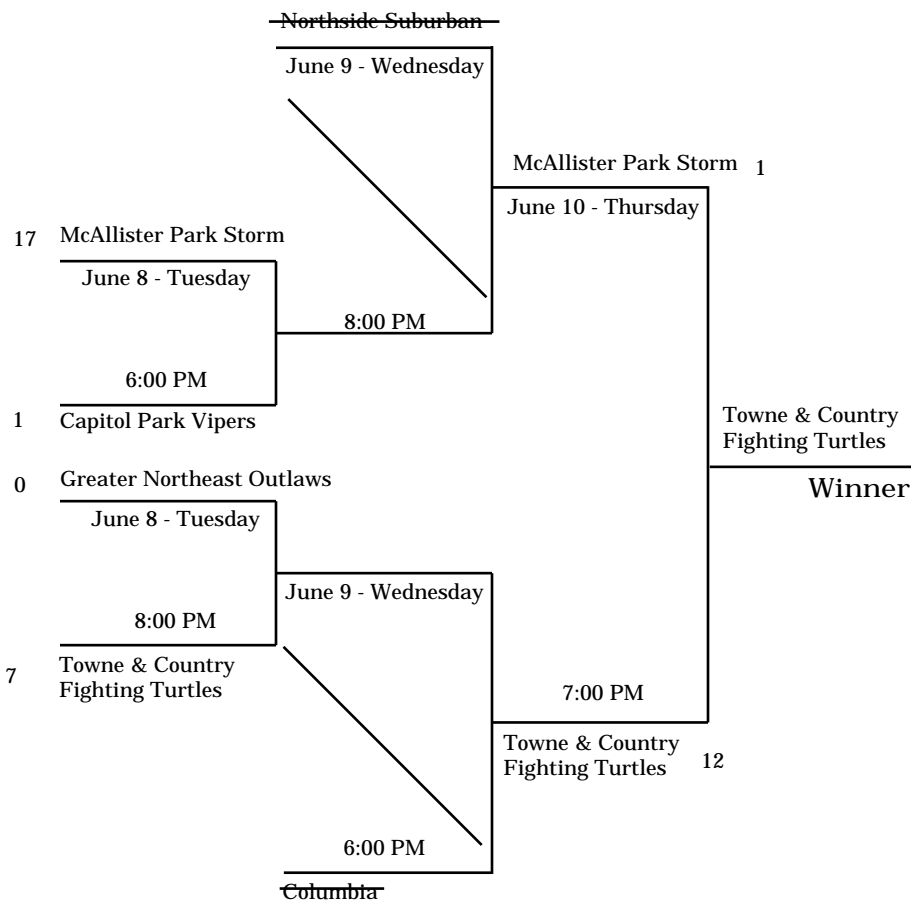

DISTRICT 19 LITTLE LEAGUE

Junior-Senior Softball Tournament

North San Antonio City Championships

Alamo Heights Little League Fields

San Antonio, Texas

2010

Region: Southwestern
 Division: Texas-West
 Section: 3

Host League:
 Alamo Heights Little League

All Games will be played on
 Field #2

Tournament Directors:
 Tom Lieck
 Bob Bettencourt
 Cathy White
 Marcie Hanz

North SA Champs:
Towne & Country

Note:

All teams should arrive no later than 30 minutes prior to game times and must check in with the Tournament Director to present lineups and introduce your scorekeeper or announcer for each game.

Home team will occupy 1st base dugout. Visitor will occupy 3rd base dugout.

The District Administrator reserves the right to reschedule any games necessary to complete the tournament in the time frame allowed. This may include moving the tournament sites if necessary.