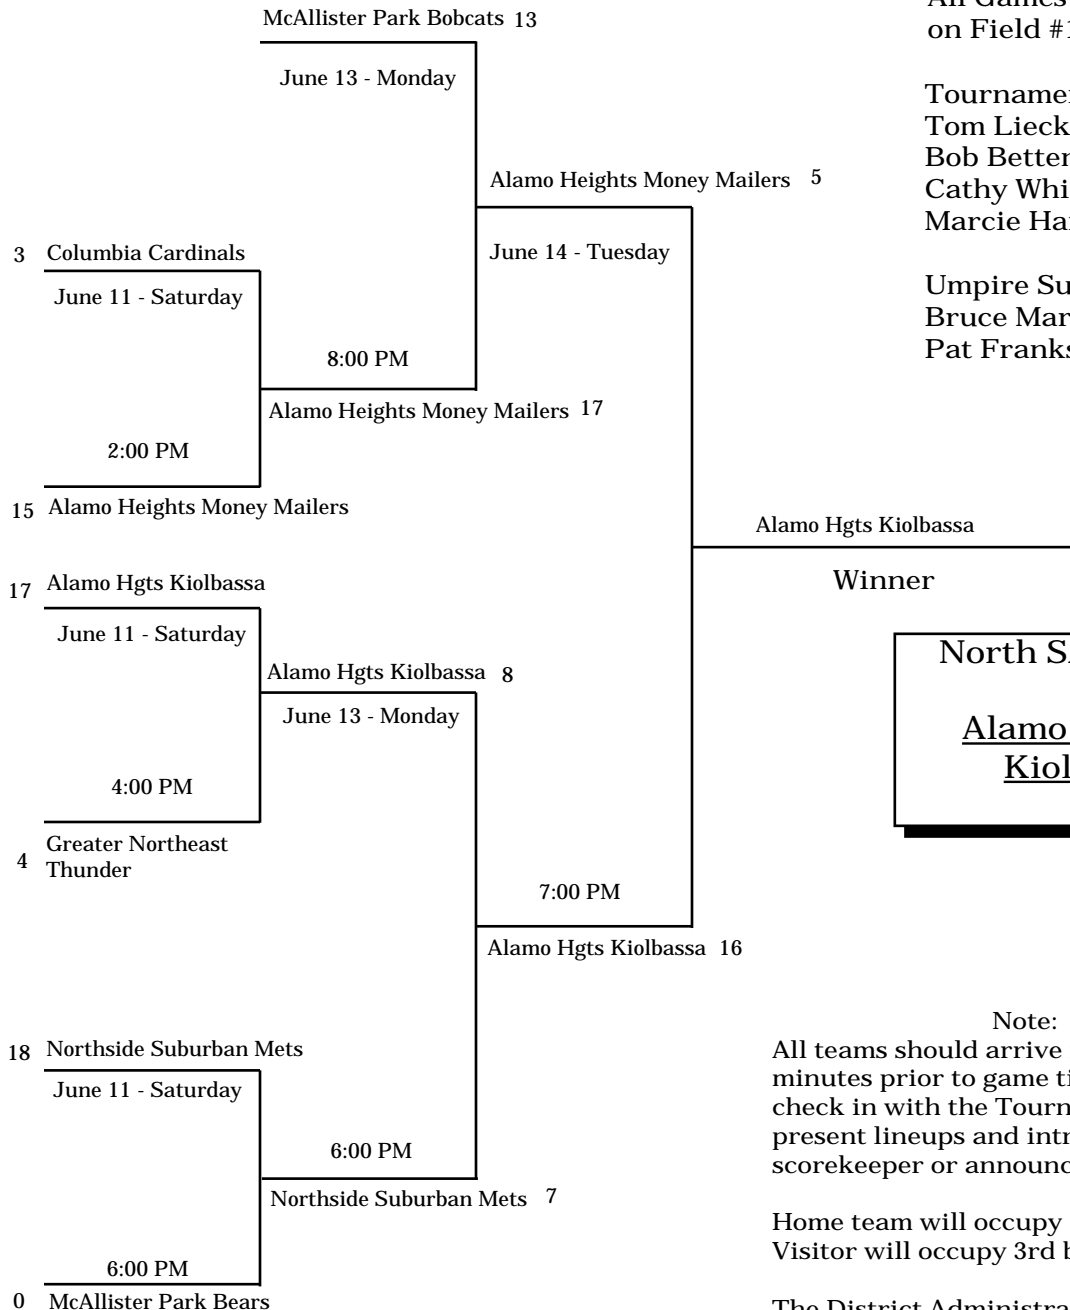

DISTRICT 19 LITTLE LEAGUE

Little League Softball Tournament North San Antonio City Championship Alamo Heights Little League Fields San Antonio, Texas

2011

Region: Southwestern
Division: Texas-West
Section: 3

Host League:
Alamo Heights Little
League

All Games will be played
on Field #1

Tournament Directors:
Tom Lieck
Bob Bettencourt
Cathy White
Marcie Hanz

Umpire Supervisor:
Bruce Marburger
Pat Franks

North SA Champ:
Alamo Heights
Kiolbassa

Note:
All teams should arrive no later than 30 minutes prior to game times and must check in with the Tournament Director to present lineups and introduce your scorekeeper or announcer for each game.

Home team will occupy 1st base dugout.
Visitor will occupy 3rd base dugout.

The District Administrator reserves the right to reschedule any games necessary to complete the tournament in the time frame allowed. This may include moving the tournament sites if necessary.